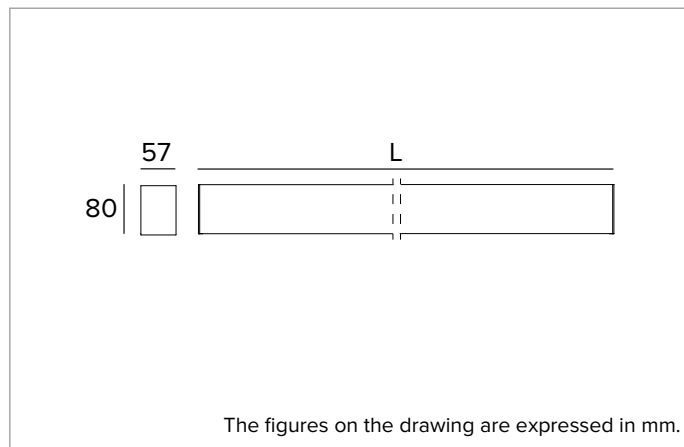

## T030BY830ELPW | LOGICO EASY Stand Alone 57 - UGR16

Linear stand alone LED fixture for ceiling mounted or suspension installation. Emergency version

		3000K	H(m)	D1(m)	D2(m)	E <sub>max</sub> (lx)
		Ra80	75°	59°		
Fixture Power	48W	1	1.54	1.14	1692	
Source Flux	5478lm	2	3.08	2.28	423	
Fixture Flux	5478lm	3	4.62	3.41	188	
Efficacy	114lm/W	4	6.16	4.55	106	
6000770	I <sub>max</sub> =358cd/klm	I <sub>max</sub>	1960cd	5	7.71	5.69 68